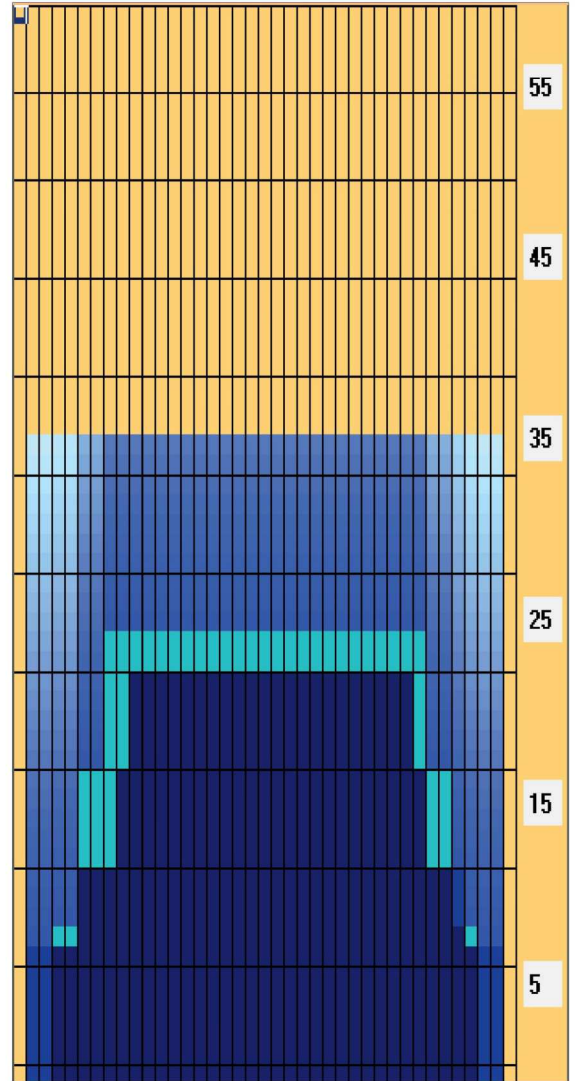

# 第76回国民体育大会・近畿ブロック大会

**Oil Pattern Distance:** 37 Feet      **Reverse Brush Drop:** 37 Feet      **Oil Per Board:** 50 uL  
**Forward Oil Total:** 23.55 mL      **Reverse Oil Total:** 11.3 mL      **Volume Oil Total:** 34.85 mL  
**Forward Boards Crossed:** 471 Boards      **Reverse Boards Crossed:** 226 Boards      **Total Boards Crossed:** 697 Boards

	Start	Stop	Loads	Speed	Crossed	Start	End	Feet	T.Oil
1	2L	2R	4	10	148	0.0	4.2	4.2	7400
2	4L	4R	4	14	132	4.2	12.1	7.9	6600
3	6L	6R	4	14	116	12.1	20.0	7.9	5800
4	8L	8R	3	18	75	20.0	27.6	7.6	3750
5	2L	2R	0	18	0	27.6	37.0	9.4	0

Navigation: Forward Reverse More

	Start	Stop	Loads	Speed	Crossed	Start	End	Feet	T.Oil
1	2L	2R	0	26	0	37.0	25.0	-12.0	0
2	10L	9R	2	18	44	25.0	19.9	-5.1	2200
3	9L	8R	2	18	48	19.9	14.8	-5.1	2400
4	6L	5R	2	14	60	14.8	10.9	-3.9	3000
5	2L	2R	2	14	74	10.9	7.0	-3.9	3700
6	2L	2R	0	10	0	7.0	0.0	-7.0	0

Navigation: Forward Reverse More

Conditioner:  
Type In or Select One

TransferType:  
Type In or Select One

- Forward
- Reverse
- Combined
- Buff

Item	3L-7L:18L-18R	8L-12L:18L-18R	13L-17L:18L-18R	18L-18R:17R-13R	18L-18R:12R-8R	18L-18R:7R-3R
Description	Outside Track:Middle	Middle Track:Middle	Inside Track:Middle	Middle: Inside Track	Middle:Middle Track	Middle:Outside Track
Track Zone Ratio	1.98	1.06	1	1	1.02	1.92